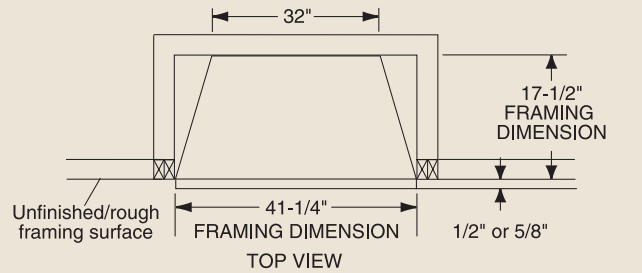

PRODUCT SPECIFICATIONS
GCUF36C/GCUF36C-F/GCUF36C-R Vent Free Firebox

MINIMUM HEARTH DIMENSIONS

Front opening width: 34"
 Front opening height: 21-7/8"
 Rear wall width: 27-3/8"
 Firebox depth: 15-3/4"

TECHNICAL INFORMATION

Clearance on Fireplace: Zero
 CSA Design Certified

FACTORY INSTALLED OPTIONS

Without firebrick (GCUF36C)
 Refractory firebrick (GCUF36C-R)
 Cottage Clay firebrick (GCUF36C-F)

FIELD INSTALLED ACCESSORIES

Louvers: Brass, Pewter
 Curved Trim: Brass, Pewter, Black
 Medium Trim: Brass, Pewter, Black
 Variable Thermostat Controlled Forced Air Blower (160cfm) -BLOTMC
 Brass Hood
 Wide Profile Brass Hood
 Radiant Panel Kits
 Cottage Clay firebrick
 Cottage Red firebrick
 Wood Cabinet Surrounds and Hearths
 Classic and Designer Facings