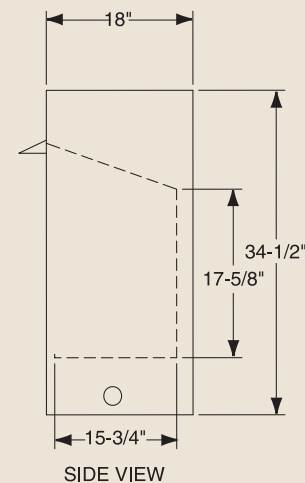

A Brand of Monessen Hearth Systems Co.
149 Cleveland Drive, Paris, Kentucky 40361

www.monessenhearth.com

To avoid personal injury or property damage, the product described by this brochure must be installed, operated and maintained in strict compliance with the instructions packaged with the product and all applicable building or fire codes. Contact local building or fire officials about restrictions and installation inspection requirements. All photographs and drawings on this brochure are for illustrative purposes only and are not intended for, nor should they be used as a substitute for the instructions packaged with the unit. Appearance and specifications of the product are subject to change without notice. © 2009 Monessen Hearth Systems Co.