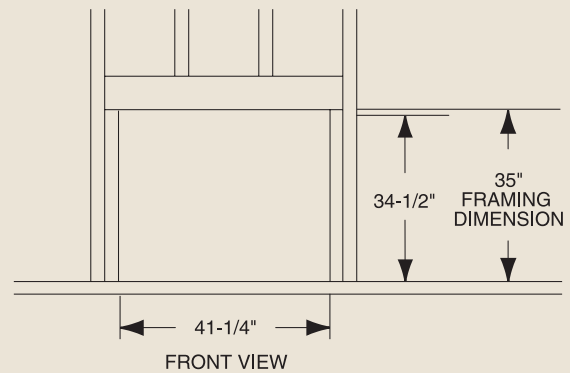

A Brand of Monessen Hearth Systems Co.
149 Cleveland Drive, Paris, Kentucky 40361

www.monessenhearth.com

To avoid personal injury or property damage, the product described by this brochure must be installed, operated and maintained in strict compliance with the instructions packaged with the product and all applicable building or fire codes. Contact local building or fire officials about restrictions and installation inspection requirements. All photographs and drawings on this brochure are for illustrative purposes only and are not intended for, nor should they be used as a substitute for the instructions packaged with the unit. Appearance and specifications of the product are subject to change without notice. © 2009 Monessen Hearth Systems Co.