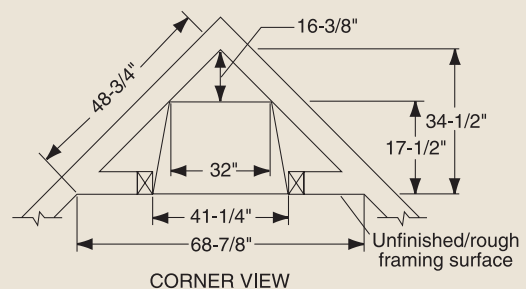

A Brand of Monessen Hearth Systems Co.
149 Cleveland Drive, Paris, Kentucky 40361

www.monessenhearth.com

To avoid personal injury or property damage, the product described by this brochure must be installed, operated and maintained in strict compliance with the instructions packaged with the product and all applicable building or fire codes. Contact local building or fire officials about restrictions and installation inspection requirements. All photographs and drawings on this brochure are for illustrative purposes only and are not intended for, nor should they be used as a substitute for the instructions packaged with the unit. Appearance and specifications of the product are subject to change without notice. © 2009 Monessen Hearth Systems Co.