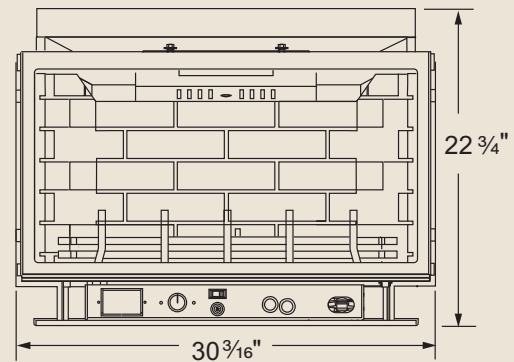

A Brand of Monessen Hearth Systems Co.
149 Cleveland Drive, Paris, Kentucky 40361

www.monessenhearth.com

To avoid personal injury or property damage, the product described by this brochure must be installed, operated and maintained in strict compliance with the instructions packaged with the product and all applicable building or fire codes. Contact local building or fire officials about restrictions and installation inspection requirements. All photographs and drawings on this brochure are for illustrative purposes only and are not intended for, nor should they be used as a substitute for the instructions packaged with the unit. Appearance and specifications of the product are subject to change without notice. © 2009 Monessen Hearth Systems Co.