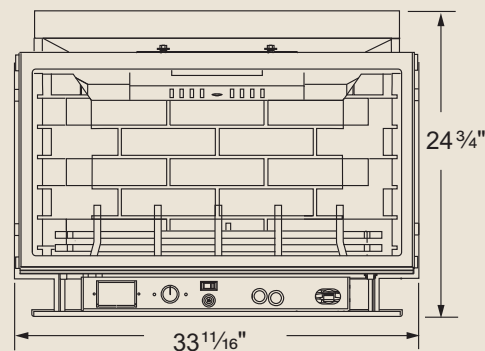

A Brand of Monessen Hearth Systems Co.
149 Cleveland Drive, Paris, Kentucky 40361

www.monessenhearth.com

To avoid personal injury or property damage, the product described by this brochure must be installed, operated and maintained in strict compliance with the instructions packaged with the product and all applicable building or fire codes. Contact local building or fire officials about restrictions and installation inspection requirements. All photographs and drawings on this brochure are for illustrative purposes only and are not intended for, nor should they be used as a substitute for the instructions packaged with the unit. Appearance and specifications of the product are subject to change without notice. © 2007 Monessen Hearth Systems Co.