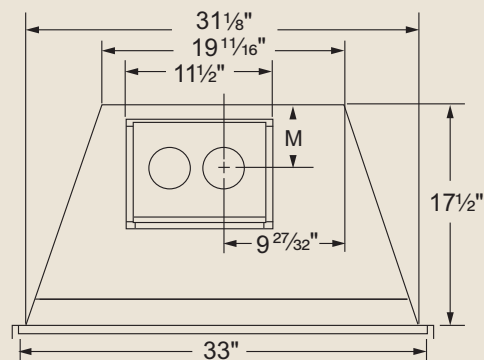

A Brand of Monessen Hearth Systems Co.
149 Cleveland Drive, Paris, Kentucky 40361

www.monessenhearth.com

To avoid personal injury or property damage, the product described by this brochure must be installed, operated and maintained in strict compliance with the instructions packaged with the product and all applicable building or fire codes. Contact local building or fire officials about restrictions and installation inspection requirements. All photographs and drawings on this brochure are for illustrative purposes only and are not intended for, nor should they be used as a substitute for the instructions packaged with the unit. Appearance and specifications of the product are subject to change without notice. © 2007 Monessen Hearth Systems Co.