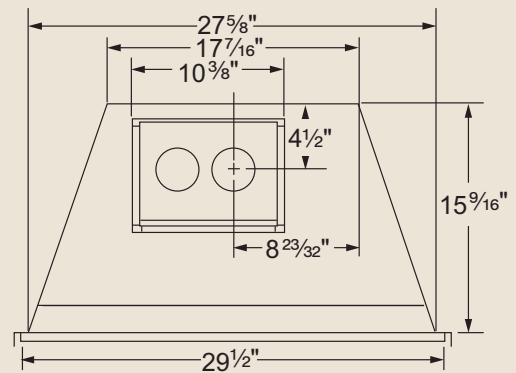

A Brand of Monessen Hearth Systems Co.
149 Cleveland Drive, Paris, Kentucky 40361

www.monessenhearth.com

To avoid personal injury or property damage, the product described by this brochure must be installed, operated and maintained in strict compliance with the instructions packaged with the product and all applicable building or fire codes. Contact local building or fire officials about restrictions and installation inspection requirements. All photographs and drawings on this brochure are for illustrative purposes only and are not intended for, nor should they be used as a substitute for the instructions packaged with the unit. Appearance and specifications of the product are subject to change without notice. © 2009 Monessen Hearth Systems Co.