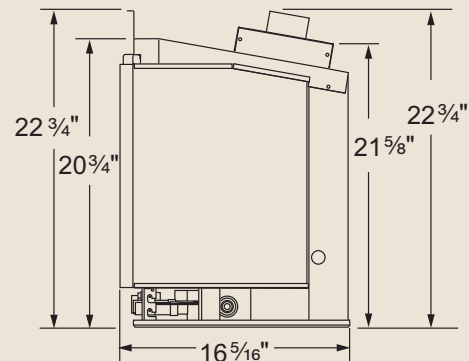

A Brand of Monessen Hearth Systems Co.
149 Cleveland Drive, Paris, Kentucky 40361

www.monessenhearth.com

To avoid personal injury or property damage, the product described by this brochure must be installed, operated and maintained in strict compliance with the instructions packaged with the product and all applicable building or fire codes. Contact local building or fire officials about restrictions and installation inspection requirements. All photographs and drawings on this brochure are for illustrative purposes only and are not intended for, nor should they be used as a substitute for the instructions packaged with the unit. Appearance and specifications of the product are subject to change without notice. © 2009 Monessen Hearth Systems Co.