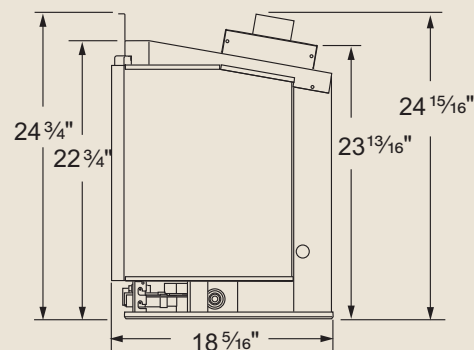

A Brand of Monessen Hearth Systems Co.
149 Cleveland Drive, Paris, Kentucky 40361

www.monessenhearth.com

To avoid personal injury or property damage, the product described by this brochure must be installed, operated and maintained in strict compliance with the instructions packaged with the product and all applicable building or fire codes. Contact local building or fire officials about restrictions and installation inspection requirements. All photographs and drawings on this brochure are for illustrative purposes only and are not intended for, nor should they be used as a substitute for the instructions packaged with the unit. Appearance and specifications of the product are subject to change without notice. © 2007 Monessen Hearth Systems Co.